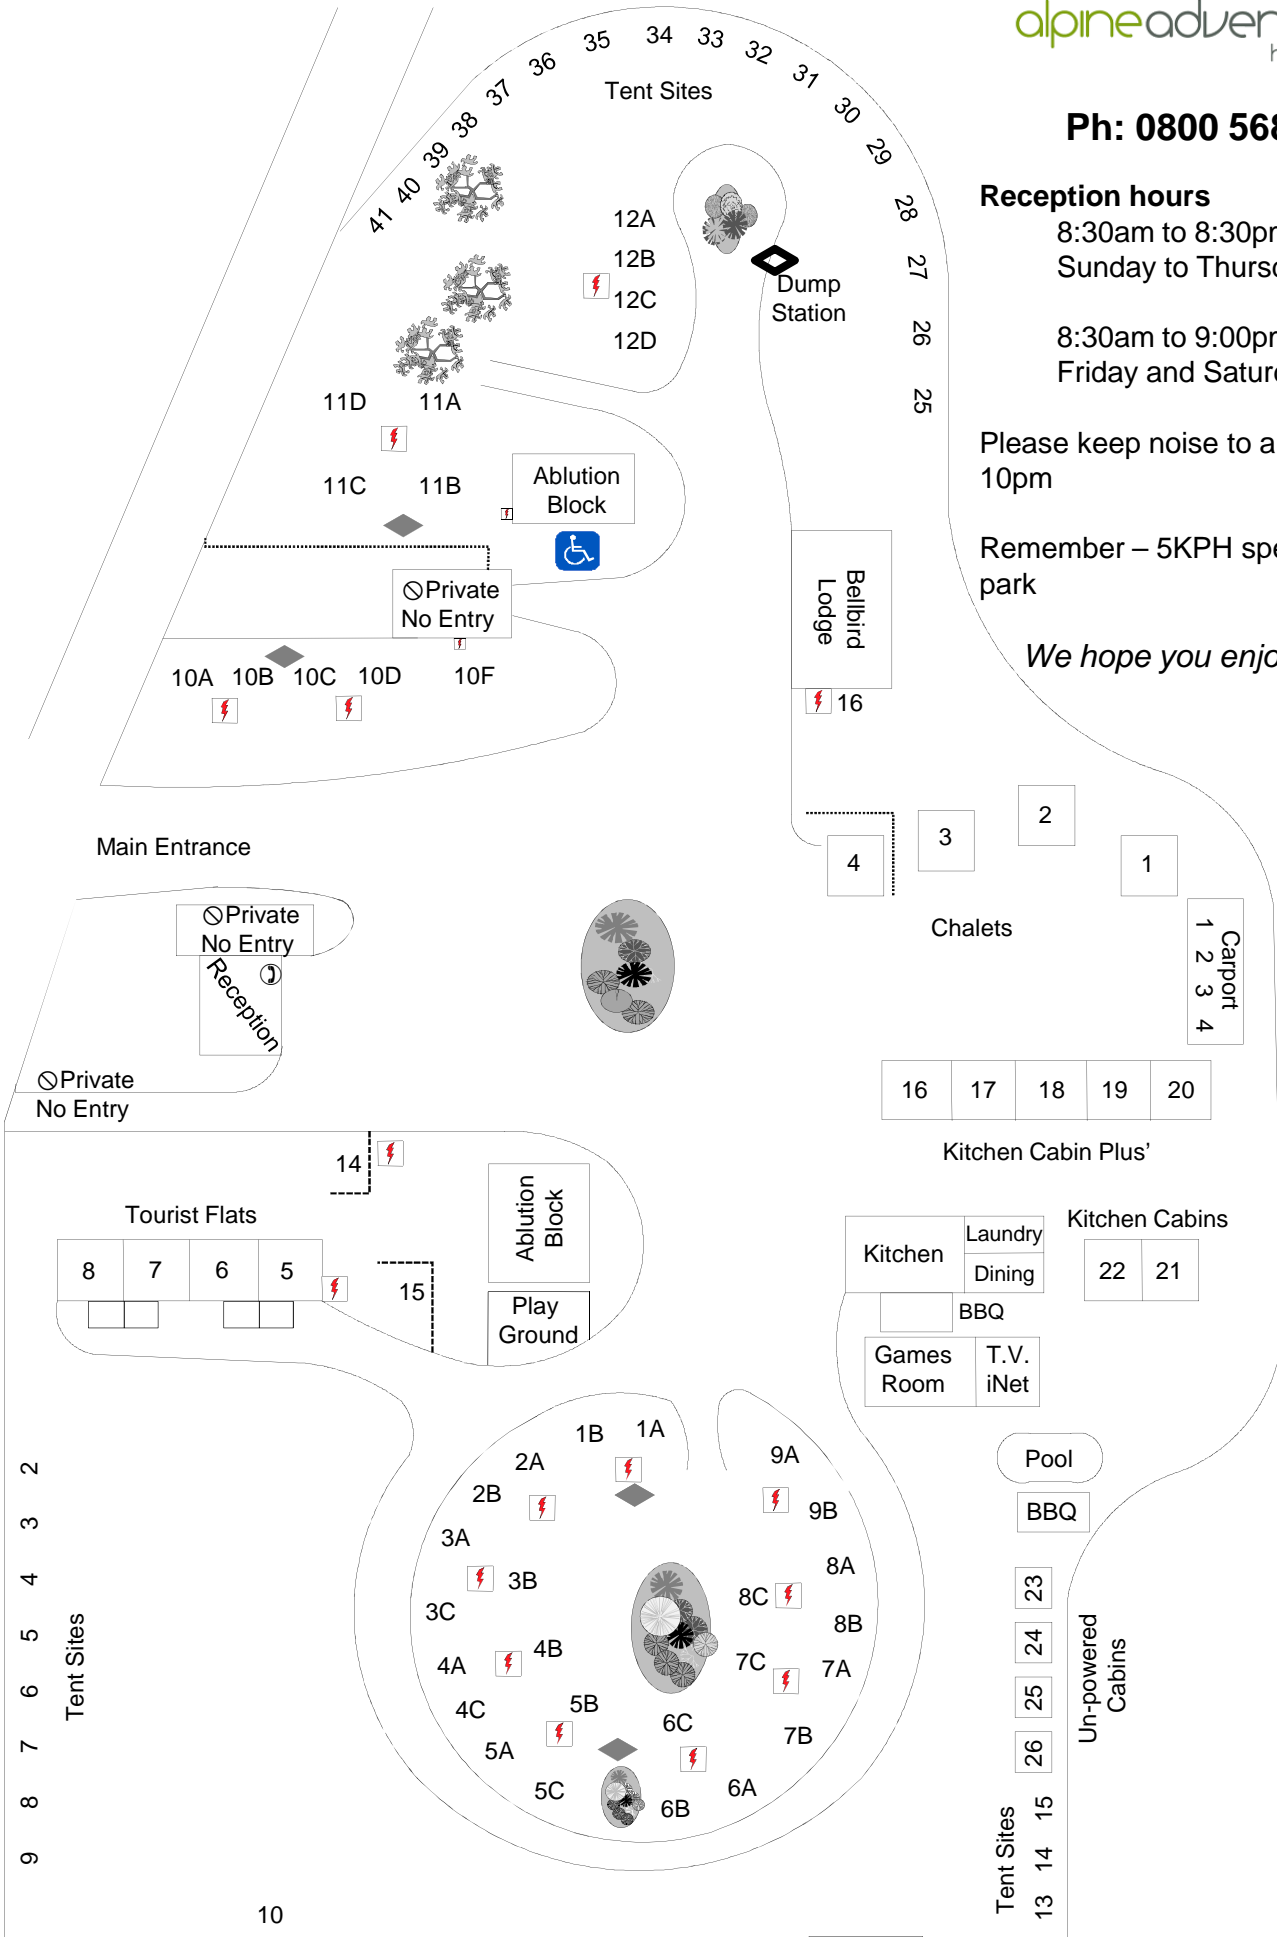

Caravan Storage / Paddock Tent Sites

Key  = **Grey Water Dump**
  = **Black and Grey Dump Station**
  = **Powered Site Outlets**

Welcome to Alpine Adventure Holiday Park
Your host: Alan and the Team.

Services

Reception Hours	8:30am to 8:30pm Sunday to Thursday, 8:30am to 9:00pm Friday & Saturday
Shop	food, drinks & confectionary available during reception hours
Paper	morning paper available at reception when pre-ordered
Courtesy Coach	available upon request within reception hours or by negotiation.
Telephone	card phone located to the left of reception.
Swimming Pool	10:00am to 8:30pm
Internet	internet kiosk computers located in the TV room which are coin operated, a \$2 coin is required to start and it gives you 20 minutes
Wireless Internet	tickets available from reception, \$5.00 for an hour or use can purchase a ticket online with your credit card
Laundry	there are 3 washing machines and 2 dryers, all are token operated. Tokens can be purchased from reception for \$4.00 each
Drying Room	Switched on upon request for large groups
Games Room	various games including table tennis, bats and ball available from reception (\$5 bond for bats and \$1.00 for the ball)
TV Room	Freeview satellite available, also available a selection of classic videos
Dining Room	located next to the main kitchen
Bike Hire	adults and children's mountain bikes available, please enquire at reception
Rubbish/Recycling	bins are located by the main kitchen and throughout the park
Lost Property	this is held for 1 month, please arrange post or courier for property to be returned

Park Rules

Check in time from 2pm

Departure by 10am – Chalets, Flats and Cabins

Departure by 11am – tent sites and powered sites

Speed limit 5 kph.

All visitors must leave the park by 10pm

If other patrons are causing you inconvenience please come and notify us on **027 430 9992**